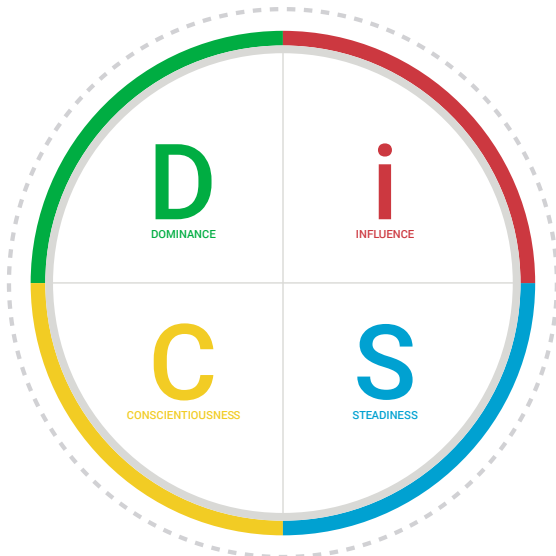

WORKPLACE OR AGILE EQ™

WHAT'S THE DIFFERENCE BETWEEN EVERYTHING DiSC WORKPLACE® AND EVERYTHING DiSC® AGILE EQ™?

Both Everything DiSC Workplace® and Everything DiSC® Agile EQ™ are assessment-based learning experiences that involve self-discovery and awareness. There is, however, a difference in emphasis on where each learning experience goes next.